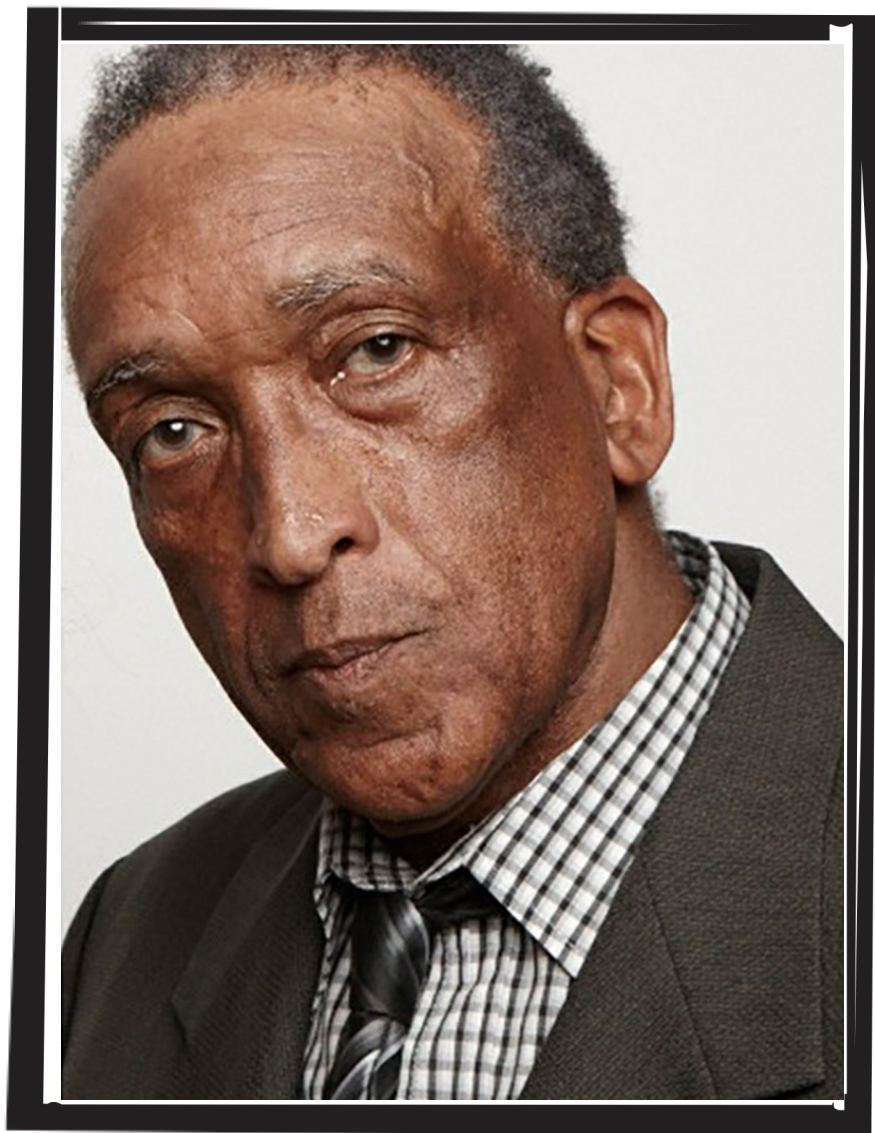

*ALVIN CULZAC*

MOT  
MODELS

# ALVIN CULZAC

Waist: 42" Shoes: 12 Hair: Salt & Pepper Eyes: Brown

MOT  
MODELS