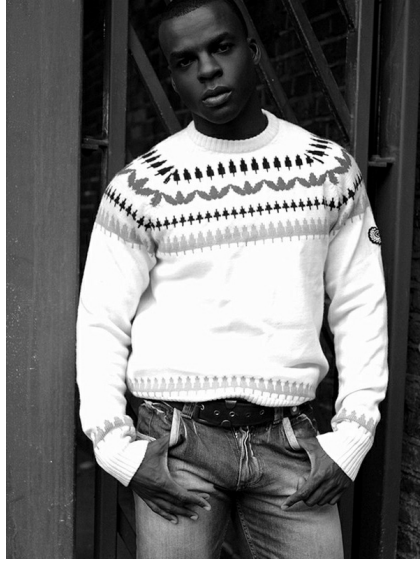

*EVANS NORTEY*

MOT  
MODELS

# EVANS NORTEY

Height: 6' 0" Chest: 42" Waist: 34" Shoes: 11 Hair: Black

MOT  
MODELS