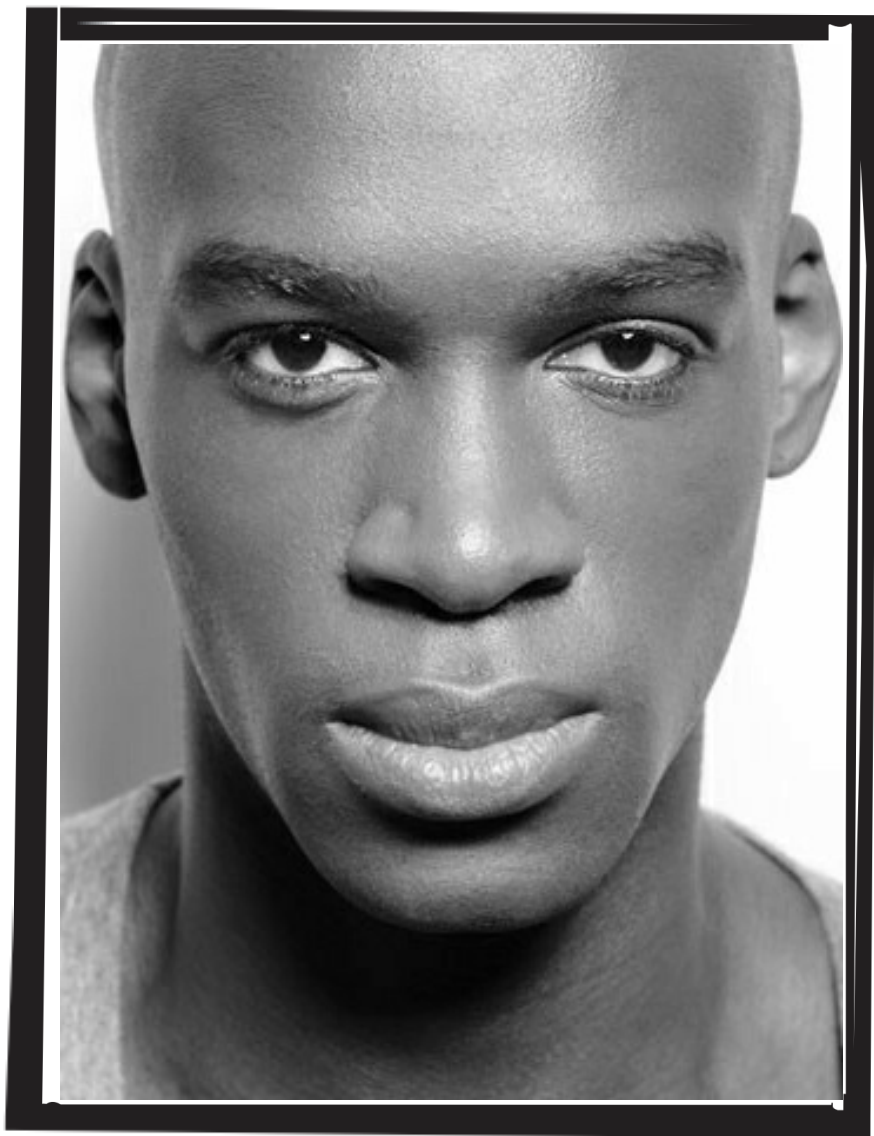

MICHAEL ANTHONY BAILEY

MOT
MODELS

MICHAEL ANTHONY BAILEY

Height: 6' 2" Chest: 42" Waist: 34" Shoes: 11 Hair: Shaved Eyes: Brown

MOT
MODELS