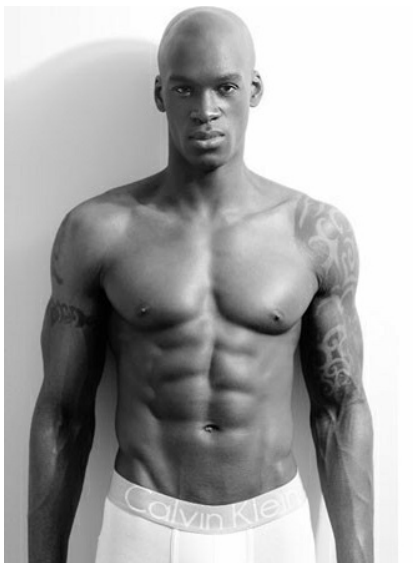

MICHAEL ANTHONY BAILEY

MOT
MODELS

MICHAEL ANTHONY BAILEY

Height: 6' 2" Chest: 42" Waist: 34" Shoes: 11 Hair: Shaved Eyes: Brown

MOT
MODELS