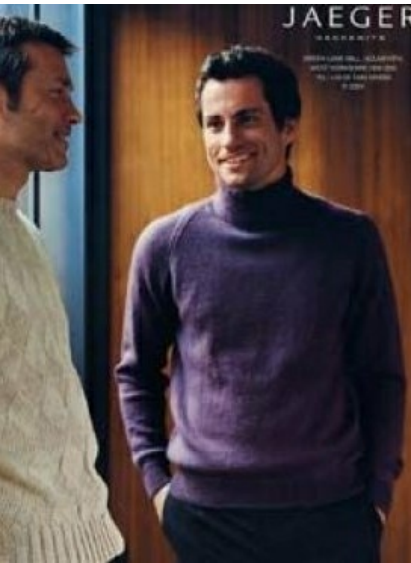

CHRISTIAN SMITH

MOT
MODELS

CHRISTIAN SMITH

Height: 5' 11" Chest: 33" Waist: 32" Shoes: 11 Hair: Brown Eyes: Brown

MOT
MODELS