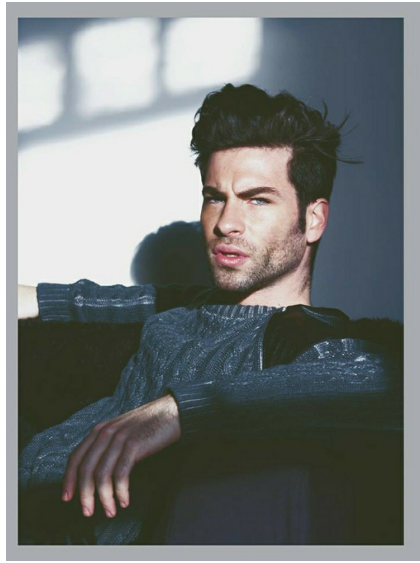

MIGUEL LADRON

MIGUEL
MODELS

MIGUEL LADRON

Height: 5' 10" Chest: 33" Waist: 30" Shoes: 9 Hair: Brown

MOT
MODELS