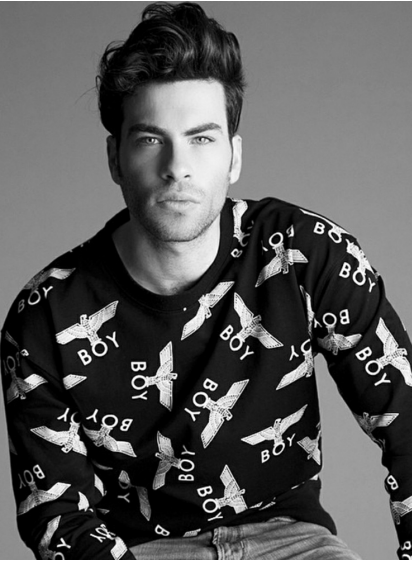

MIGUEL LADRON

MIGUEL
MODELS

MIGUEL LADRON

Height: 5' 10" Chest: 33" Waist: 30" Shoes: 9 Hair: Brown

MOT
MODELS