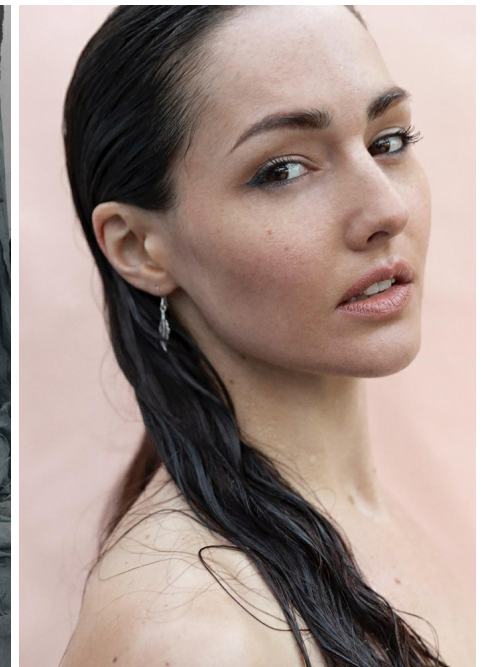

JOELLE COUTINHO

JOELLE COUTINHO

Height 5' 8" | Bust 34" | Waist 27" | Hips 35" | Dress: 8 | Shoes 10 | Hair Dark Brown | Eyes Brown

www.motmodel.com

agency@motmodel.com

01442 863918