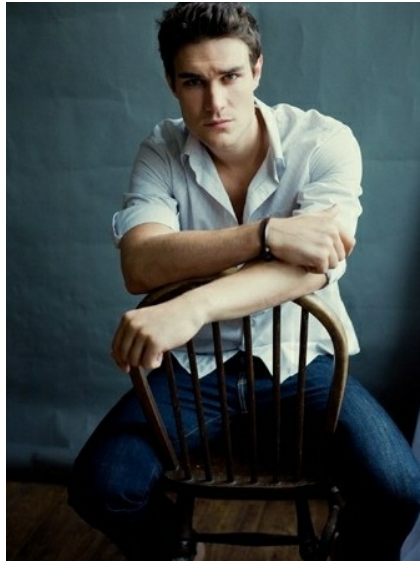

FERGAL COGHLAN

MOT
MODELS

FERGAL COGHLAN

Height: 6' 0" Chest: 40" Waist: 32" Shoes: 10.5 Hair: Dark Brown Eyes: Green

MOT
MODELS