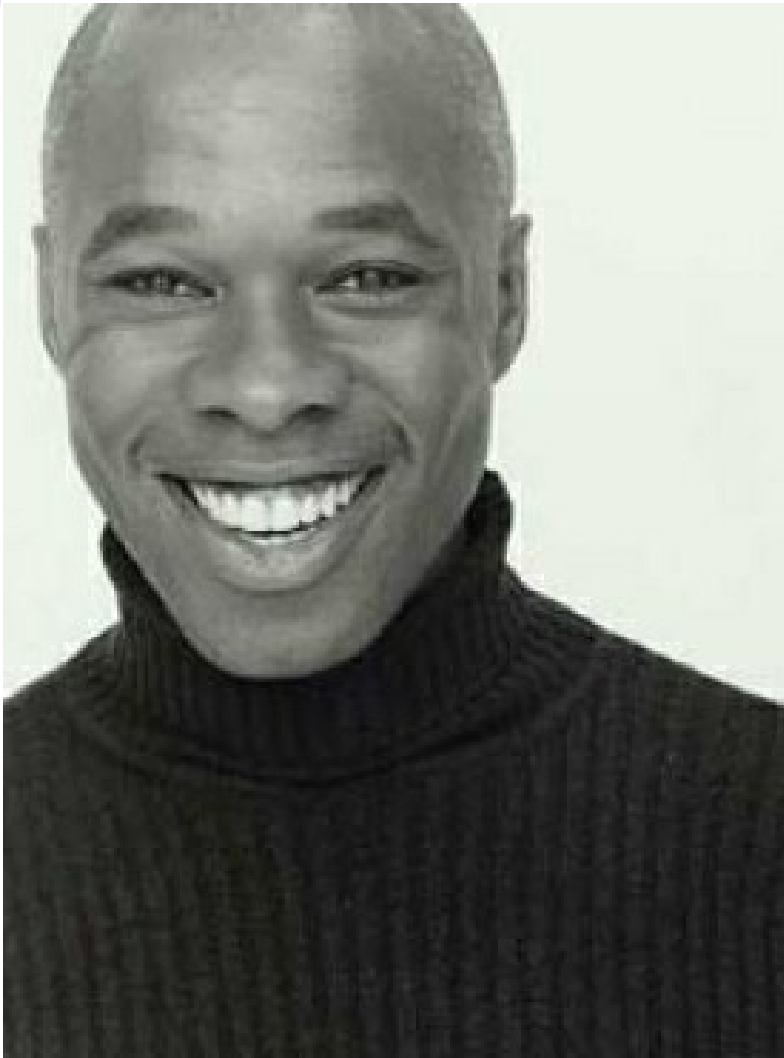

SAM DAVIS

MOT
MODELS

SAM DAVIS

Height: 5' 11" Chest: 42" Waist: 34" Shoes: 12 Hair: Black Eyes: Brown

MOT
MODELS