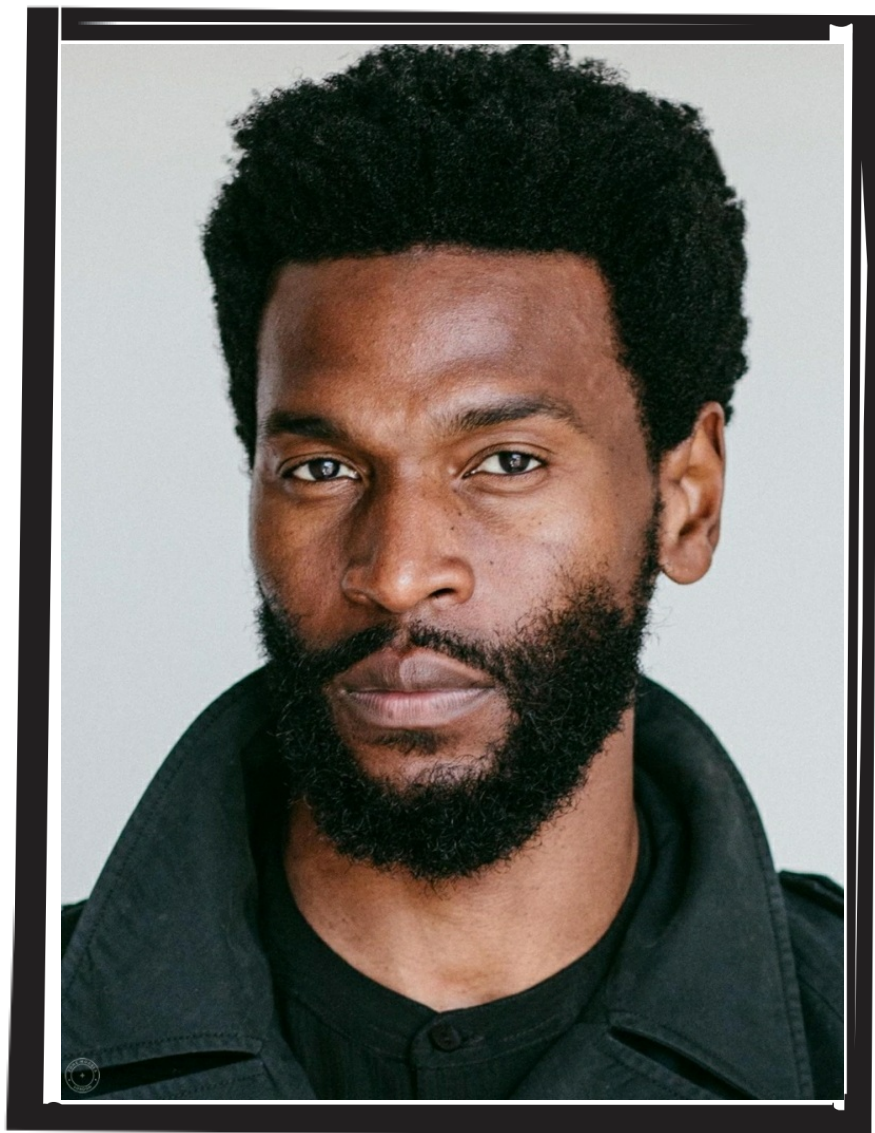

ALINO KATOMBE

MOT
MODELS

ALINO KATOMBE

Height: 6' 1" Chest: 38" Waist: 32" Shoes: 8.5 Hair: Black Eyes: Brown

MOT
MODELS