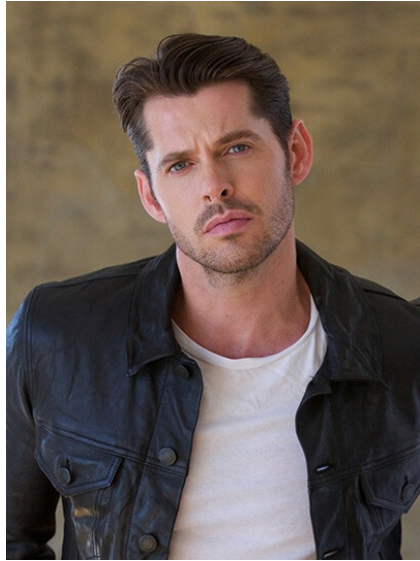

STEPHEN WALKER

MOT
MODELS

STEPHEN WALKER

Height: 6' 0" Chest: 40" Waist: 32" Shoes: 9 Hair: Dark Brown Eyes: Blue

MOT
MODELS