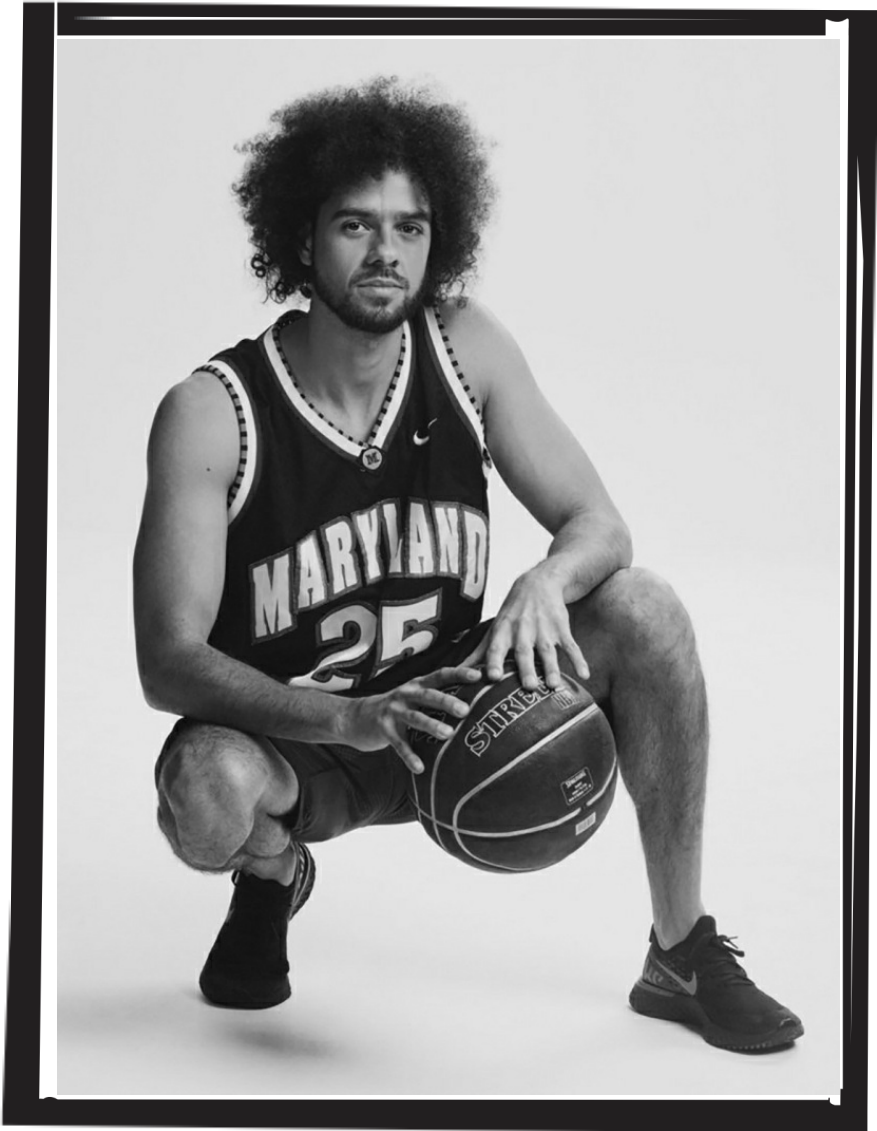

CARL MCLANE

MOT
MODELS

CARL MCLANE

Chest: 42" Waist: 32" Shoes: 9 Hair: Brown Eyes: Brown

MOT
MODELS