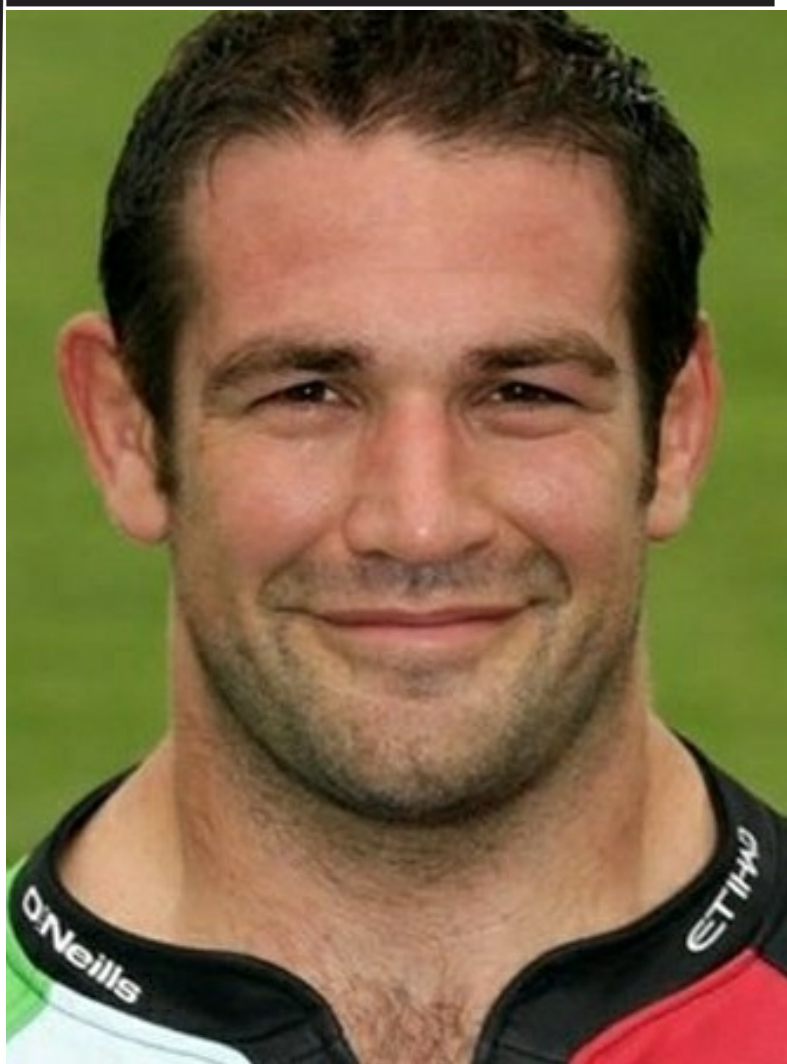

OLLY KOHN

MOT
MODELS

OLLY KOHN

Height: 6' 6" Chest: 50" Waist: 40" Hair: Dark Brown Eyes: Brown

MOT
MODELS