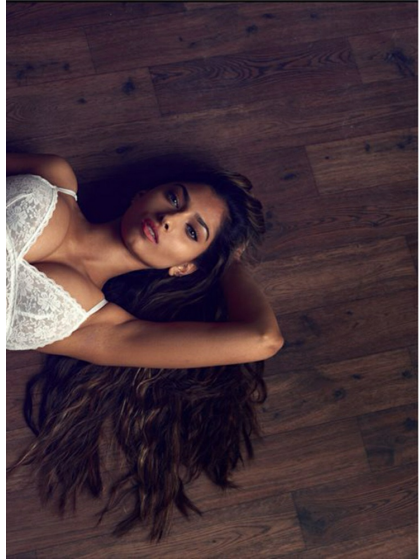

# NEMISHA DHOKIA

Height: 5' 2" Bust: 28" Waist: 25" Hips: 31" Shoes: 4 Dress: 6 Hair: Brown Eyes: Brown

MOT  
MODELS