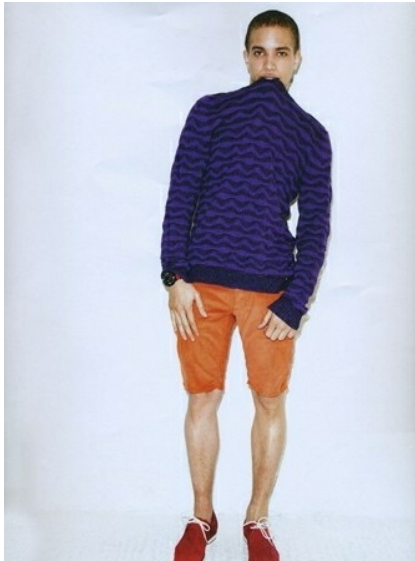

IAN MCKENZIE

MOT
MODELS

IAN MCKENZIE

Height: 6' 0" Chest: 33" Waist: 32" Shoes: 10 Hair: Blond Eyes: Green

MOT MODELS