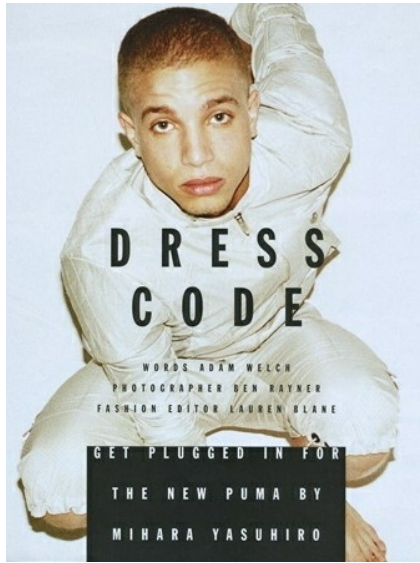

IAN MCKENZIE

MOT
MODELS

IAN MCKENZIE

Height: 6' 0" Chest: 33" Waist: 32" Shoes: 10 Hair: Blond Eyes: Green

MOT MODELS