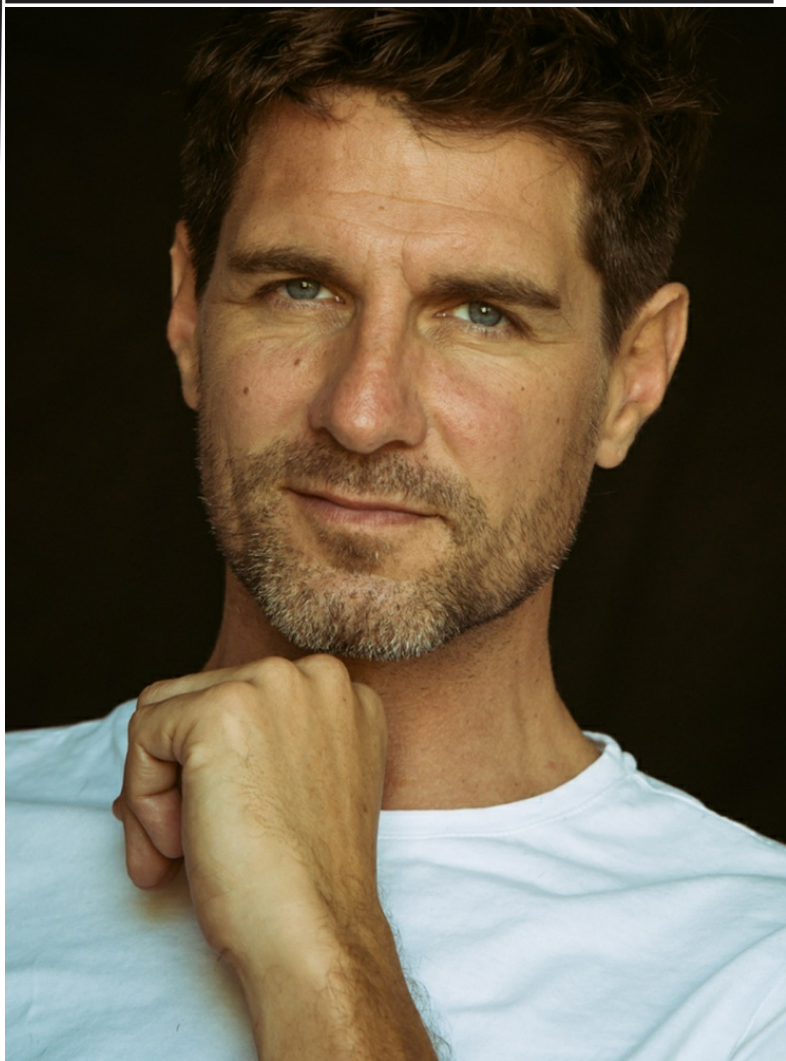

*THOMAS FRIEDE*

MOT  
MODELS

# THOMAS FRIEDE

Height: 6' 2" Chest: 40" Waist: 32" Shoes: 12 Hair: Dark Brown

MOT  
MODELS