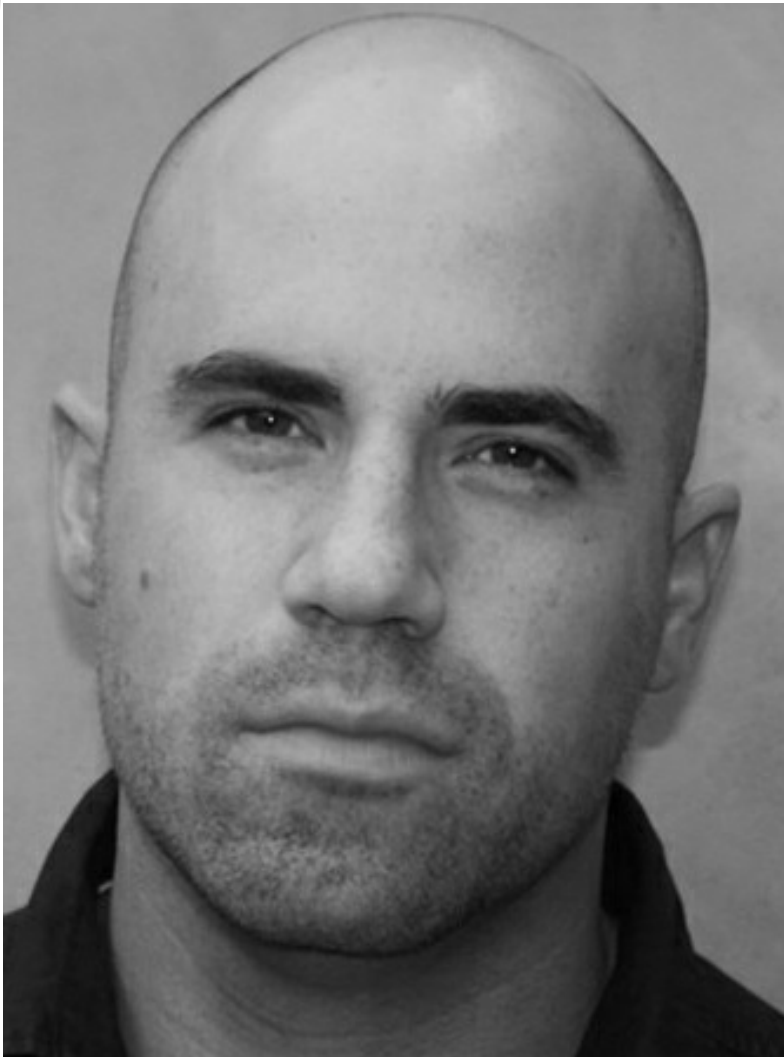

GIL KOLIRIN

MOT
MODELS

GIL KOLIRIN

Height: 6' 3" Chest: 44" Waist: 36" Shoes: 11 Hair: Dark Brown Eyes: Brown