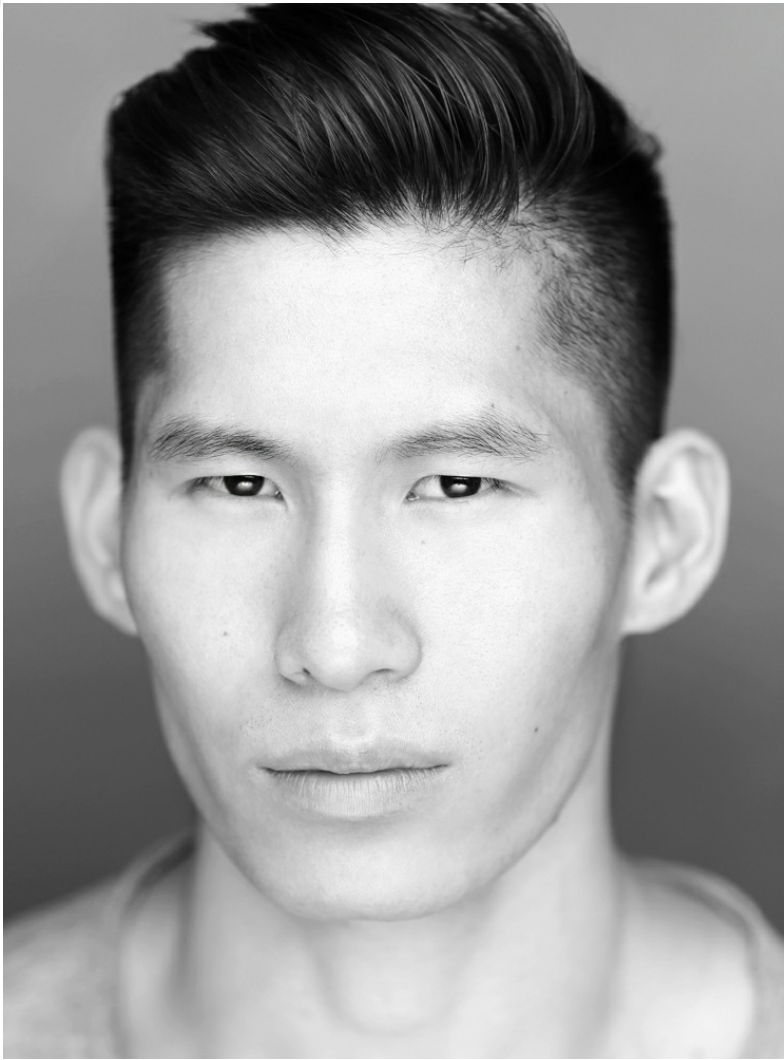

BRUCE CHONG

MOT
MODELS

BRUCE CHONG

Chest: 40" Waist: 30" Shoes: 9 Hair: Black Eyes: Hazel

MOT
MODELS