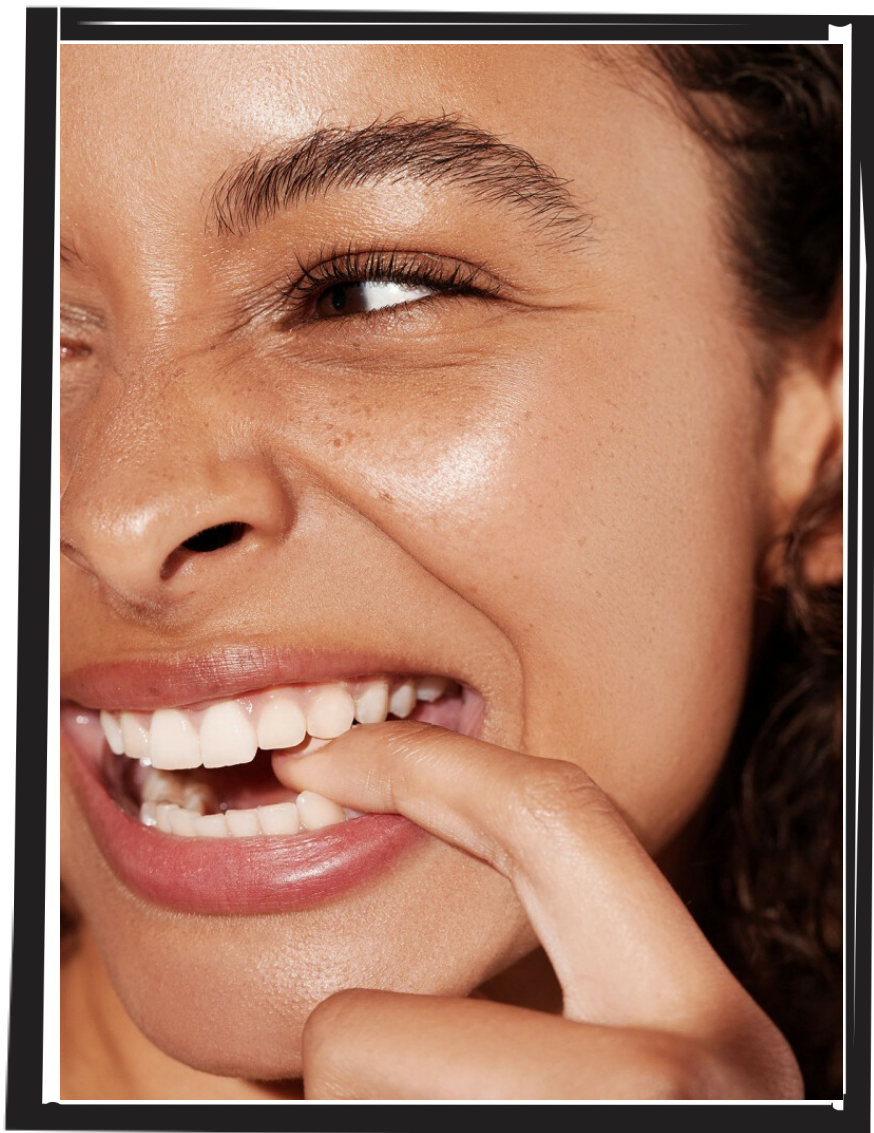

CELINE BERENT

MOT
MODELS