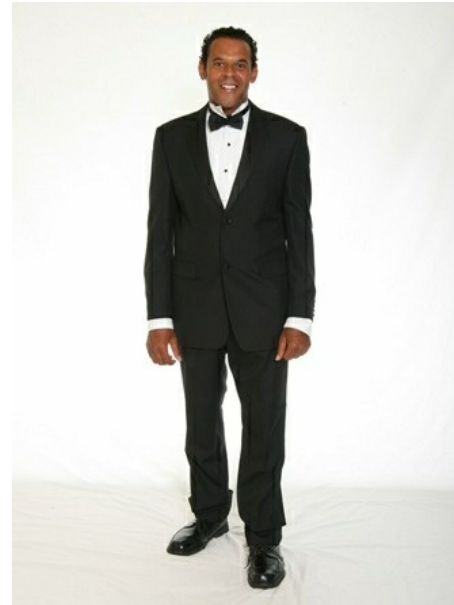

*ROBERT VASCO*

*ROBERT VASCO*

*Height 6' 0" | Chest 42" | Waist 34" | Shoes 11.5 | Hair Black | Eyes Brown*

[www.motmodel.com](http://www.motmodel.com)

[agency@motmodel.com](mailto:agency@motmodel.com)

01442 863918