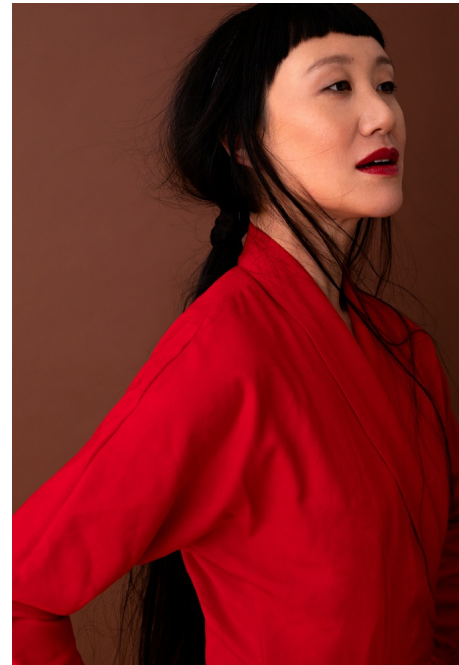

SEAMING

SEAMING

Height 5' 7" | Bust 34" | Shoes 7 | Hair Black | Eyes Brown

www.motmodel.com

agency@motmodel.com

01442 863918