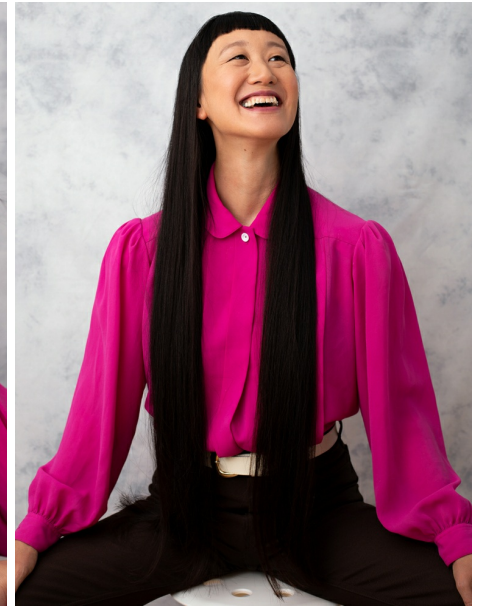

SEAMING

SEAMING

Height 5' 7" | Bust 34" | Shoes 7 | Hair Black | Eyes Brown

www.motmodel.com

agency@motmodel.com

01442 863918