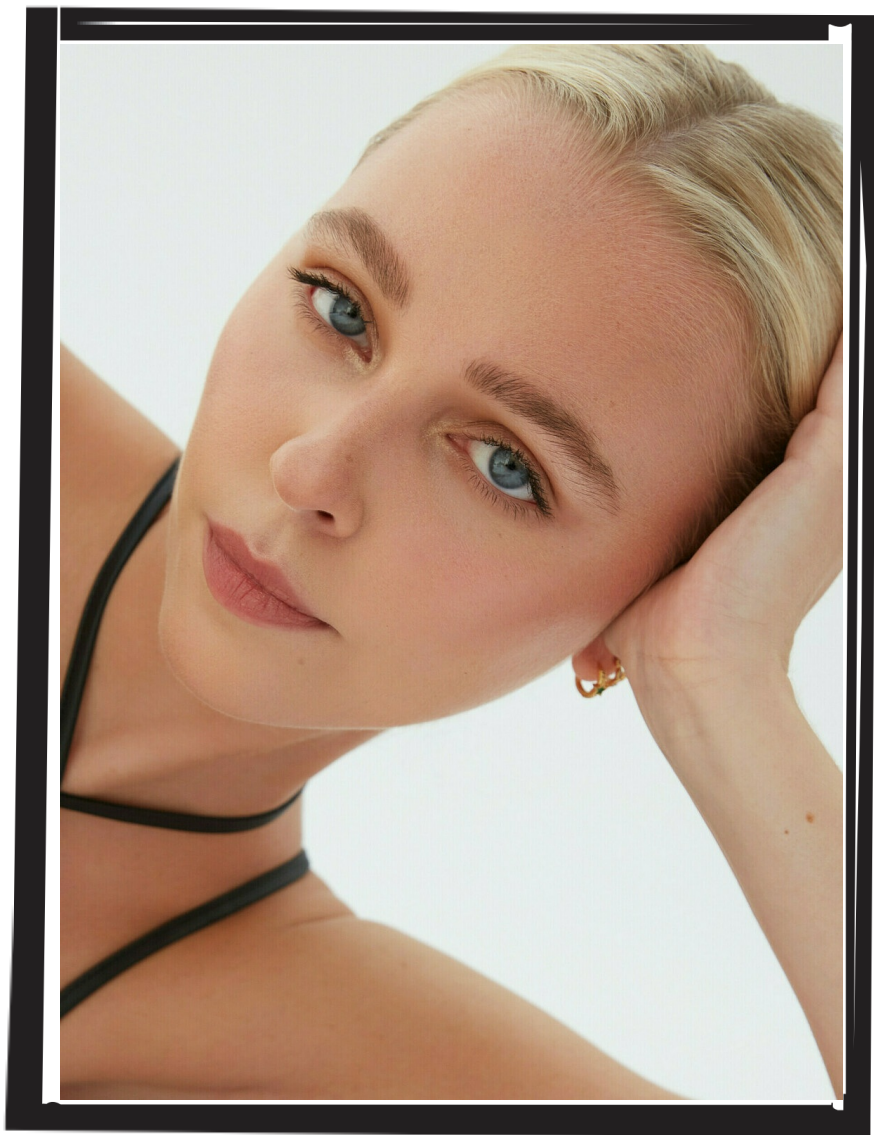

*ERIAN O'NEILL*

MOT  
MODELS

# ERIAN O'NEILL

Height: 5' 7" Bust: 32" Waist: 25" Hips: 30" Shoes: 5 Dress: 6 Hair: Blond Eyes: Blue

MOT  
MODELS