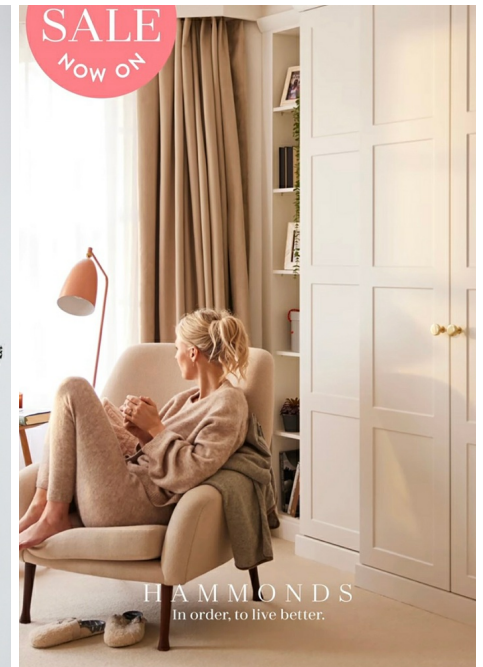

KIM CHARLES

KIM CHARLES

Height 5' 11" | Bust 32" | Waist 26" | Hips 36" | Dress: 8 | Shoes 8 | Hair Blond | Eyes Blue

www.motmodel.com

agency@motmodel.com

01442 863918