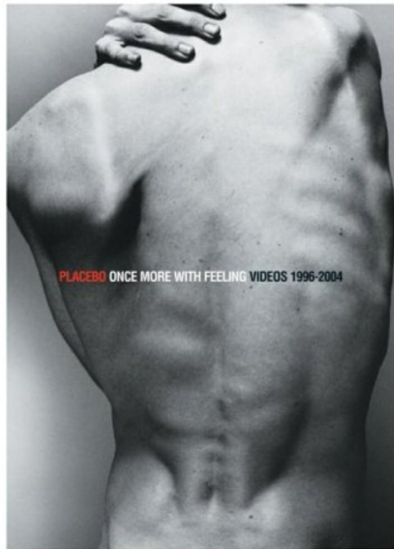

*GUS FERNALD*

MOT  
MODELS

# GUS FERNALD

Height: 6' 1" Chest: 33" Waist: 30" Shoes: 11 Hair: Dark Brown Eyes: Brown

**MOT**  
MODELS