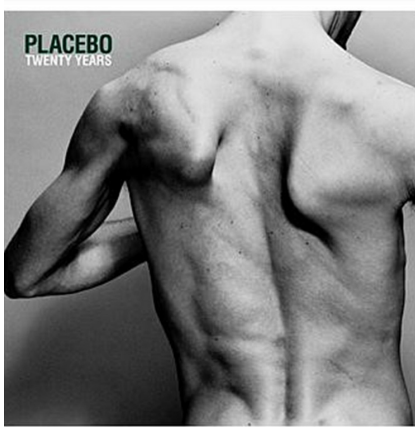

*GUS FERNALD*

MOT  
MODELS

# GUS FERNALD

Height: 6' 1" Chest: 33" Waist: 30" Shoes: 11 Hair: Dark Brown Eyes: Brown

**MOT**  
MODELS