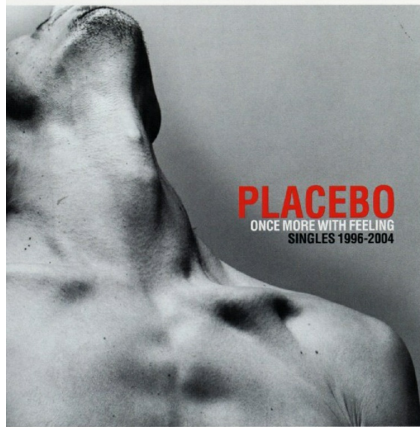

*GUS FERNALD*

MOT  
MODELS

# GUS FERNALD

Height: 6' 1" Chest: 33" Waist: 30" Shoes: 11 Hair: Dark Brown Eyes: Brown

**MOT**  
MODELS