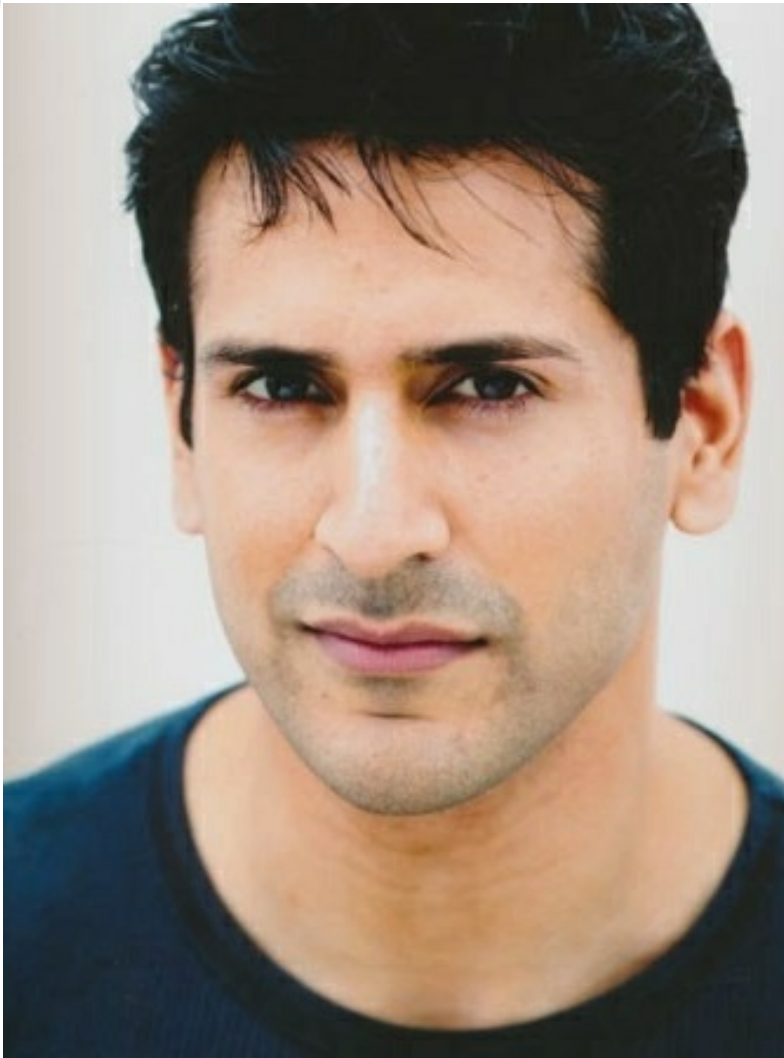

KARAN SAGOO

MCT
MODELS

KARAN SAGOO

Height: 5' 10" Chest: 38" Waist: 30" Shoes: 9 Hair: Black Eyes: Brown

MOT
MODELS