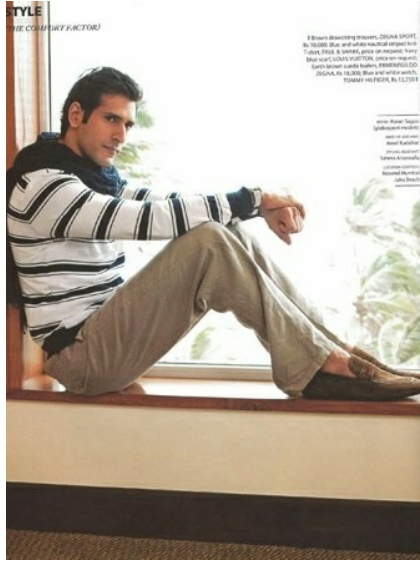

KARAN SAGOO

MCT
MODELS

KARAN SAGOO

Height: 5' 10" Chest: 38" Waist: 30" Shoes: 9 Hair: Black Eyes: Brown

MOT
MODELS