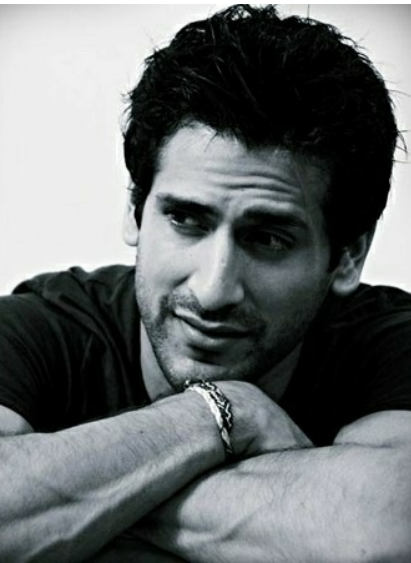

KARAN SAGOO

MCT
MODELS

KARAN SAGOO

Height: 5' 10" Chest: 38" Waist: 30" Shoes: 9 Hair: Black Eyes: Brown

MOT
MODELS